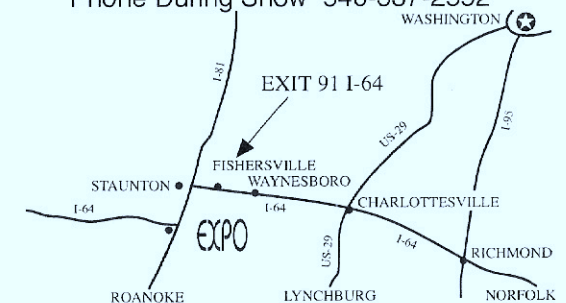

DEALER INFORMATION/RESERVATION

1. SET-UP SHOPPING STARTS FRIDAY, @ 10 A.M.
2. EXPO ANTIQUES REQUIRES ADVANCED RESERVATIONS.
3. FEE COVERS ONE OR BOTH DAYS
4. PARKING AT OUTSIDE SPACE (25' FRONTAGE).
5. OUTSIDE DEALERS MAY STAY NIGHTS AT BOOTH
6. TABLE RENTAL FOR INDOOR. OUTDOOR, BRING TABLES.
7. SECURITY, FOOD, ALL CONVENIENCES.
8. BROAD MEDIA COVERAGE.
9. INFO ON MOTELS, CAMPSITES, SENT WITH RESERVATIONS.
10. OUTSIDE DEALERS ARRIVING WITHOUT PRE-PAID RESERVATION, PAY $140.00 TO SET UP.

MAY 2012

FRI.	SAT.	SUN.
May 18	May 19	May 20
10 - 5	9 - 5	10 - 4

NEXT SHOW • Oct. 12, 13, 14, 2012

VIRGINIA'S MOST EXCITING
ANTIQUES EVENT!

$5.00 Admission (Sat.) Good for 2 days.
$5.00 ADMISSION (Sun.)

Rain or Shine

Phone During Show 540-337-2552